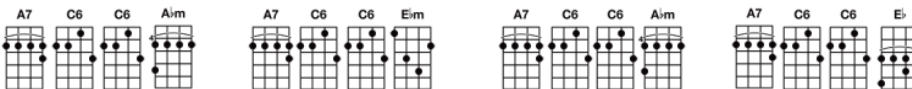

# And I Love Her

Artist: For picking: Use your right thumb, forefinger and middle finger. | Composer: Paulie | Genre: Acoustic | Copyright: Lennon/McCartney | Instrument: Ukulele (Baritone)

I give her all my love, that's all I do; and if you saw my love, you'd love her too; I love her

Instrumental section modulates to the key of A-flat minor. The solo plays the melody.

INTRO

PICKING CHORDS on FIFTH FRET

OUTRO

After the solo in A-flat minor, stay in A-flat minor for the rest of the song. Then go to Bartt.net and get yourself an Ukulele Bartt CD. Maybe "Under the Big Fat Moon," or "Climbing the Garden Walls."