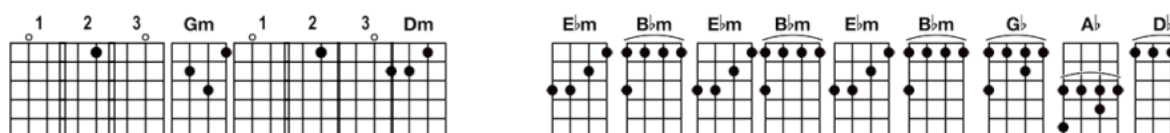

# And I Love Her -----> Get more BARTT'S CHARTS at Bartt.net

Artist: For picking: Use your right thumb, forefinger and middle finger. | Composer: Paulie | Genre: Acoustic | Copyright: Lennon/McCartney | Instrument: Ukulele (Standard)

I give her all my love, that's all I do; and if you saw my love, you'd love her too; I love her

She gives me everything, and tenderly; the kiss my lover brings, she brings to me; and I love her

A love like ours, could never die, as long as I, have you near me

Bright are the stars that shine, dark is the sky; I know this love of mine, will never die; and I love her

Instrumental section modulates to the key of A-flat minor. The solo plays the melody.

INTRO

PICKING: Part 1 - play on Fret 5. Part 2 - these chords ^

OUTRO

After the solo in A-flat minor, stay in A-flat minor for the rest of the song. Then go to Bartt.net and get yourself an Ukulele Bartt CD. Maybe "Under the Big Fat Moon," or "Climbing the Garden Walls." Or better yet, get Bartt's instructional DVD, "Ukulele Bartt's Ultimate Ukulele!"