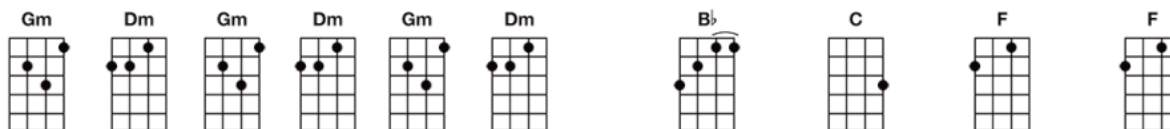

# And I Love Her -----> Get more BARTT'S CHARTS at Bartt.net

Artist: For picking: Use your right thumb, forefinger and middle finger. | Composer: Paulie | Genre: Acoustic | Copyright: Lennon/McCartney | Instrument: Ukulele (Standard)

I give her all my love, that's all I do; and if you saw my love, you'd love her too; I love her

She gives me everything, and tenderly; the kiss my lover brings, she brings to me; and I love her

A love like ours, could never die, as long as I, have you near me

Bright are the stars that shine, dark is the sky; I know this love of mine, will never die; and I love her

Instrumental section modulates to the key of A-flat minor. The solo plays the melody.

INTRO

PICKING: Part 1 - play on Fret 5. Part 2 - these chords ^

OUTRO

After the solo in A-flat minor, stay in A-flat minor for the rest of the song. Then go to Bartt.net and get yourself an Ukulele Bartt CD. Maybe "Under the Big Fat Moon," or "Climbing the Garden Walls." Or better yet, get Bartt's instructional DVD, "Ukulele Bartt's Ultimate Ukulele!"