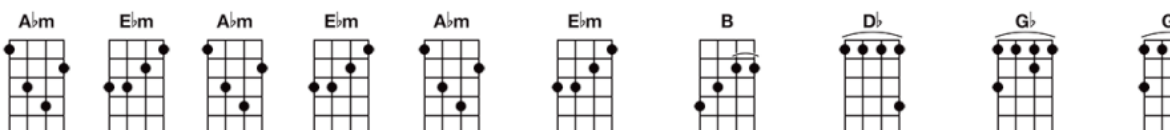

# And I Love Her -----> Get more BARTT'S CHARTS at Bartt.net

Artist: For picking: Use your right thumb, forefinger and middle finger. | Composer: Paulie | Genre: Acoustic | Copyright: Lennon/McCartney | Instrument: Ukulele (Standard)

I give her all my love, that's all I do; and if you saw my love, you'd love her too; I love her

She gives me everything, and tenderly; the kiss my lover brings, she brings to me; and I love her

A love like ours, could never die, as long as I, have you near me

Bright are the stars that shine, dark is the sky; I know this love of mine, will never die; and I love her

Instrumental section modulates to the key of A-flat minor. The solo plays the melody.

INTRO

PICKING: Part 1 - play on Fret 5. Part 2 - these chords ^