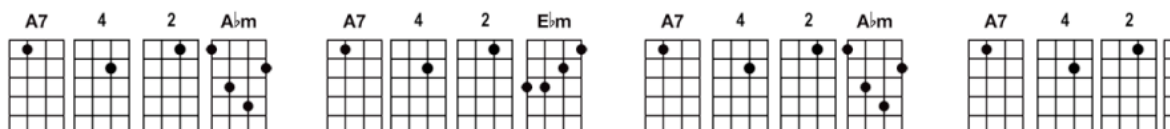

Bright are the stars that shine, dark is the sky; I know this love of mine, will never die; and I love her

Instrumental section modulates to the key of A-flat minor. The solo plays the melody.

INTRO

PICKING: Part 1 - play on Fret 5. Part 2 - these chords ^

OUTRO

After the solo in A-flat minor, stay in A-flat minor for the rest of the song. Then go to Bartt.net and get yourself an Ukulele Bartt CD. Maybe "Under the Big Fat Moon," or "Climbing the Garden Walls." Or better yet, get Bartt's instructional DVD, "Ukulele Bartt's Ultimate Ukulele!"