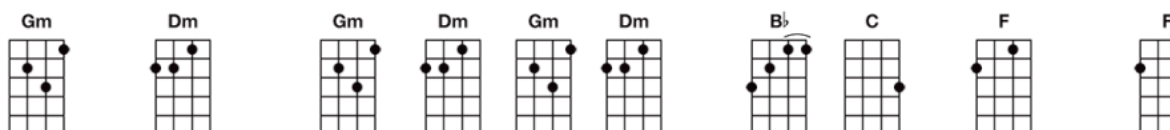

# And I Love Her -----> Get more BARTT'S CHARTS at Bartt.net

Artist: For picking: Use your right thumb, forefinger and middle finger. | Composer: Paulie | Genre: Acoustic | Copyright: Lennon/McCartney | Instrument: Ukulele (Standard)

Bright are the stars that shine, dark is the sky; I know this love of mine, will never die; and I love her

Instrumental section modulates to the key of A-flat minor. The solo plays the melody.

INTRO

PICKING: Part 1 - play on Fret 5. Part 2 - these chords ^