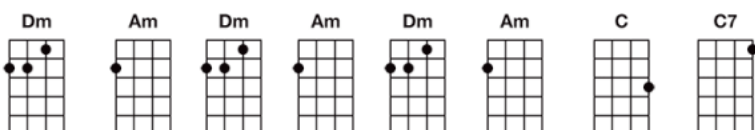

A love like ours, could never die, as long as I, have you near me