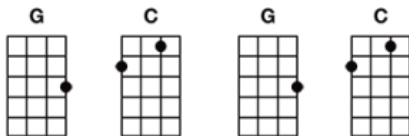

Love Me Do: 4/4 time - Play each chord one measure (1-2-3-4)

Instrument: Ukulele (Baritone)

Intro:

Love, love me do; You know I love you; I'll always be true, so pleeeeeeeeeeeeease

Love me do Whoa, love me do.

Love, love me do; You know I love you; I'll always be true, so pleeeeeeeeeeeeease

Love me do Whoa, love me do.

Someone to love, somebody new; Someone to love, someone like you.

Repeat ONE verse, then play this line (harmonica solo)

Love, love me do; You know I love you; I'll always be true, so please, love me do (repeat/fade)

This song was printed using

www.gochords.com
Copyright © 2009. ChaseCreations LLC. All Rights Reserved.