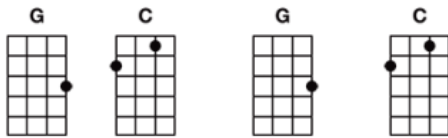

Love Me Do: 4/4 time - Play each chord one measure (1-2-3-4)

Instrument: Ukulele (Baritone)

Intro:

Love, love me do; You know I love you; I'll always be true, so pleeeeeeeeeeeeease

Love me do Whoa, love me do.

Love, love me do; You know I love you; I'll always be true, so pleeeeeeeeeeeeease

Love me do Whoa, love me do.

Someone to love, somebody new; Someone to love, someone like you.

Repeat ONE verse, then play this line (harmonica solo)

Love, love me do; You know I love you; I'll always be true, so please, love me do (repeat/fade)

This song was printed using

www.gochords.com
Copyright © 2009. ChaseCreations LLC. All Rights Reserved.