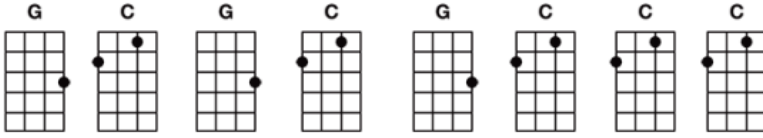

Love Me Do: 4/4 time - Play each chord one measure (1-2-3-4)

Instrument: Ukulele (Baritone)

Intro:

Love, love me do; You know I love you; I'll always be true, so pleeeeeeeeeeeeease

Love me do Whoa, love me do.

Love, love me do; You know I love you; I'll always be true, so pleeeeeeeeeeeeease

Love me do Whoa, love me do.

Someone to love, somebody new; Someone to love, someone like you.

Repeat ONE verse, then play this line (harmonica solo)