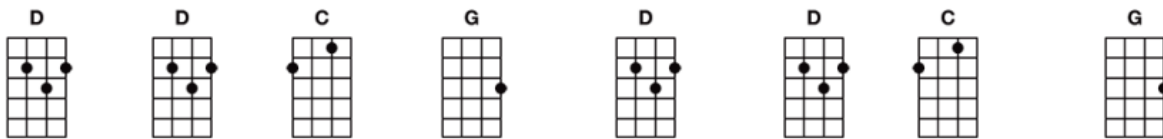

Love Me Do: 4/4 time - Play each chord one measure (1-2-3-4)

Instrument: Ukulele (Baritone)

Intro:

Love, love me do; You know I love you; I'll always be true, so pleeeeeeeeeeeeease

Love me do Whoa, love me do.

Love, love me do; You know I love you; I'll always be true, so pleeeeeeeeeeeeease

Love me do Whoa, love me do.

Someone to love, somebody new; Someone to love, someone like you.

Repeat ONE verse, then play this line (harmonica solo)

Love, love me do; You know I love you; I'll always be true, so please, love me do (repeat/fade)

This song was printed using

www.gochords.com
Copyright © 2009. ChaseCreations LLC. All Rights Reserved.