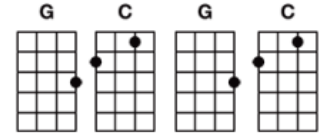

Love Me Do: 4/4 time - Play each chord one measure (1-2-3-4)

Instrument: Ukulele (Baritone)

Intro:

Love, love me do; You know I love you; I'll always be true, so pleeeeeeeeeeeeease

Love me do Whoa, love me do.

Love, love me do; You know I love you; I'll always be true, so pleeeeeeeeeeeeease

Love me do Whoa, love me do.

Someone to love, somebody new; Someone to love, someone like you.

Repeat ONE verse, then play this line (harmonica solo)