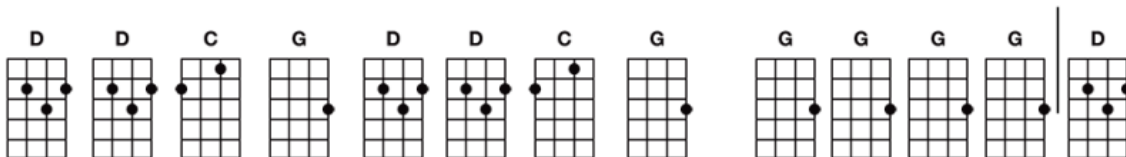

Love Me Do: 4/4 time - Play each chord one measure (1-2-3-4)

Instrument: Ukulele (Baritone)

Intro:

Love, love me do; You know I love you; I'll always be true, so pleeeeeeeeeeeeease

Love me do Whoa, love me do.

Love, love me do; You know I love you; I'll always be true, so pleeeeeeeeeeeeease

Love me do Whoa, love me do.

Someone to love, somebody new; Someone to love, someone like you.

Repeat ONE verse, then play this line (harmonica solo)

Love, love me do; You know I love you; I'll always be true, so please, love me do (repeat/fade)

This song was printed using

www.gochords.com
Copyright © 2009. ChaseCreations LLC. All Rights Reserved.