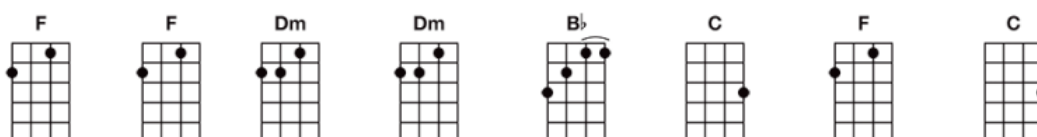

Stand by me, oh, stand by me. Stand by me, stand by me, stand by me