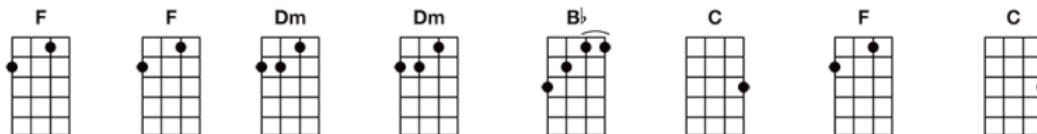

Stand By Me ----> Get more Ukulele Bartt charts at Bartt.net

Instrument: Ukulele (Standard)

When the night has come, and the land is dark, and the moon is the only light we'll see

No I won't be afraid, no I won't be afraid; just as long as you stand, stand by me. And darling, darling,