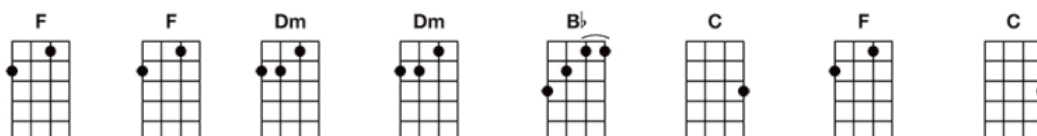

Stand by me, oh, stand by me. Stand by me, stand by me, stand by me