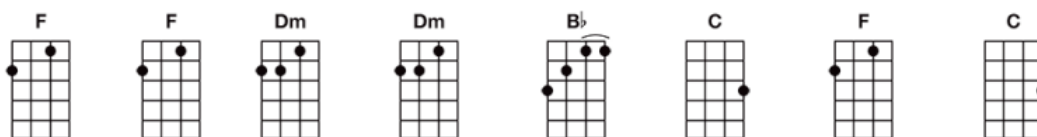

Stand By Me ----> Get more Ukulele Bartt charts at Bartt.net

Instrument: Ukulele (Standard)

When the night has come, and the land is dark, and the moon is the only light we'll see

No I won't be afraid, no I won't be afraid; just as long as you stand, stand by me. And darling, darling,