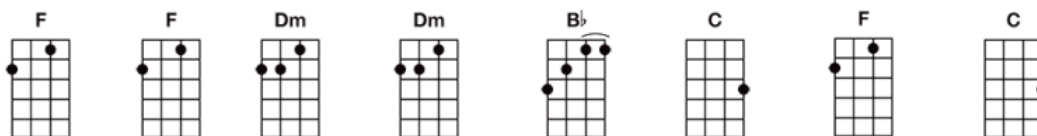

Stand By Me ----> Get more Ukulele Bartt charts at Bartt.net

Instrument: Ukulele (Standard)

When the night has come, and the land is dark, and the moon is the only light we'll see

No I won't be afraid, no I won't be afraid; just as long as you stand, stand by me. And darling, darling,