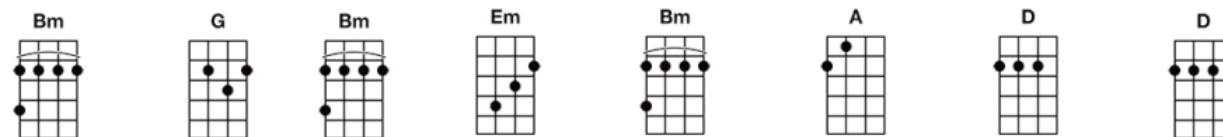

Ticket to Ride -----> Get more BARTT'S CHARTS at Bartt.net

Instrument: Ukulele (Standard)

INTRO (Play this row TWO times. The rhythm chord is an A chord)

I think I'm gonna be sad, I think it's today, yeah; The girl that's driving me mad, is going away

She's got a ticket to ride, she's got a ticket to ride; she's got a ticket to ride, but she don't care.

She said that living with me, was bringing her down, yeah; she would never be free, when I was around