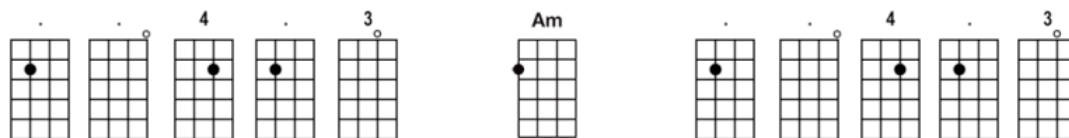

Ticket to Ride -----> Get more BARTT'S CHARTS at Bartt.net

Instrument: Ukulele (Standard)

INTRO (Play this row TWO times. The rhythm chord is an A chord)

I think I'm gonna be sad, I think it's today, yeah; The girl that's driving me mad, is going away

She's got a ticket to ride, she's got a ticket to ride; she's got a ticket to ride, but she don't care.

She said that living with me, was bringing her down, yeah; she would never be free, when I was around