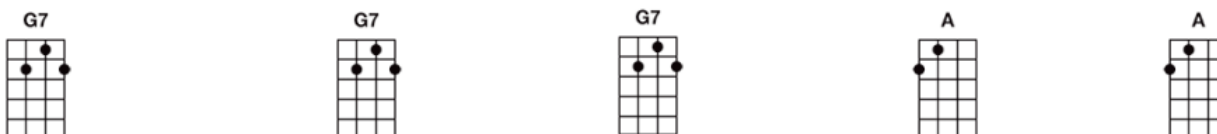

Ticket to Ride -----> Get more BARTT'S CHARTS at Bartt.net

Instrument: Ukulele (Standard)

INTRO (Play this row TWO times. The rhythm chord is an A chord)

I think I'm gonna be sad, I think it's today, yeah; The girl that's driving me mad, is going away

She's got a ticket to ride, she's got a ticket to ride; she's got a ticket to ride, but she don't care.

She said that living with me, was bringing her down, yeah; she would never be free, when I was around

She's got a ticket to ride, she's got a ticket to ride; she's got a ticket to ride, but she don't care.

I don't know why she's ridin' so high; she oughta think twice, she oughta do right by me

Before she gets to saying goodbye, she oughta think twice, she oughta do right by me