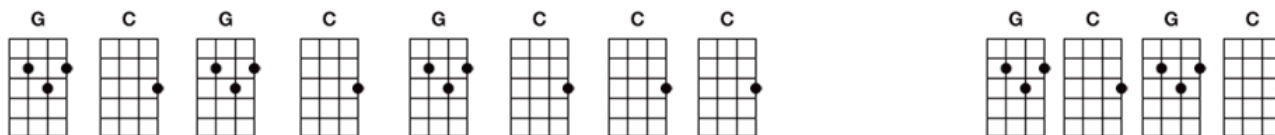

Love Me Do -----> Get more BARTT'S CHARTS at Bartt.net

Instrument: Ukulele (Standard)

Intro:

Love, love me do; You know I love you; I'll always be true, so pleeeeeeeeeeease

Love me do Whoa, love me do.

Love, love me do; You know I love you; I'll always be true, so pleeeeeeeeeeease

Love me do Whoa, love me do.

Someone to love, somebody new; Someone to love, someone like you.

Repeat ONE verse, then play this line (harmonica solo)

Love, love me do; You know I love you; I'll always be true, so please, love me do (repeat/fade)