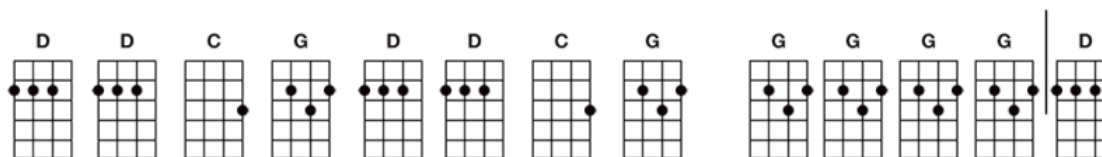

Love Me Do -----> Get more BARTT'S CHARTS at Bartt.net

Instrument: Ukulele (Standard)

Intro:

Love, love me do; You know I love you; I'll always be true, so pleeeeeeeeeeease

Love me do Whoa, love me do.

Love, love me do; You know I love you; I'll always be true, so pleeeeeeeeeeease

Love me do Whoa, love me do.

Someone to love, somebody new; Someone to love, someone like you.

Repeat ONE verse, then play this line (harmonica solo)

Love, love me do; You know I love you; I'll always be true, so please, love me do (repeat/fade)