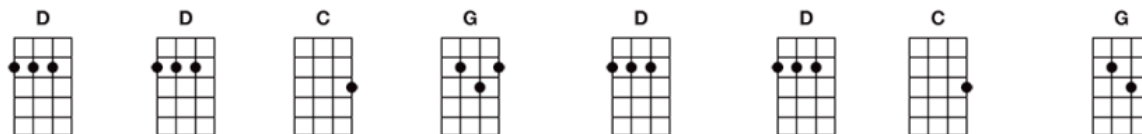

Love Me Do -----> Get more BARTT'S CHARTS at Bartt.net

Instrument: Ukulele (Standard)

Intro:

Love, love me do; You know I love you; I'll always be true, so pleeeeeeeeeeease

Love me do Whoa, love me do.

Love, love me do; You know I love you; I'll always be true, so pleeeeeeeeeeease

Love me do Whoa, love me do.

Someone to love, somebody new; Someone to love, someone like you.

Repeat ONE verse, then play this line (harmonica solo)

Love, love me do; You know I love you; I'll always be true, so please, love me do (repeat/fade)