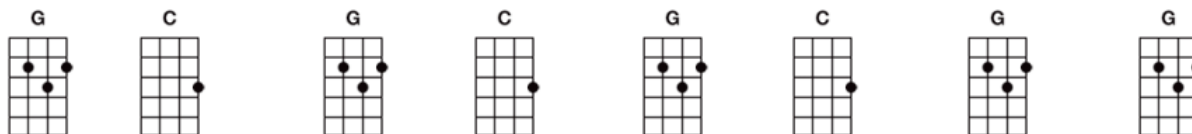

Love Me Do -----> Get more BARTT'S CHARTS at Bartt.net

Instrument: Ukulele (Standard)

Intro:

Love, love me do; You know I love you; I'll always be true, so pleeeeeeeeeeease

Love me do Whoa, love me do.

Love, love me do; You know I love you; I'll always be true, so pleeeeeeeeeeease

Love me do Whoa, love me do.

Someone to love, somebody new; Someone to love, someone like you.

Repeat ONE verse, then play this line (harmonica solo)

Love, love me do; You know I love you; I'll always be true, so please, love me do (repeat/fade)