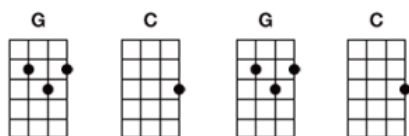

Love Me Do -----> Get more BARTT'S CHARTS at Bartt.net

Instrument: Ukulele (Standard)

Intro:

Love, love me do; You know I love you; I'll always be true, so pleeeeeeeeeeease

Love me do Whoa, love me do.

Love, love me do; You know I love you; I'll always be true, so pleeeeeeeeeeease

Love me do Whoa, love me do.

Someone to love, somebody new; Someone to love, someone like you.

Repeat ONE verse, then play this line (harmonica solo)

Love, love me do; You know I love you; I'll always be true, so please, love me do (repeat/fade)