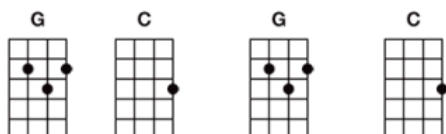

Love Me Do -----> Get more BARTT'S CHARTS at Bartt.net

Instrument: Ukulele (Standard)

Intro:

Love, love me do; You know I love you; I'll always be true, so pleeeeeeeeeeease

Love me do Whoa, love me do.

Love, love me do; You know I love you; I'll always be true, so pleeeeeeeeeeease

Love me do Whoa, love me do.

Someone to love, somebody new; Someone to love, someone like you.

Repeat ONE verse, then play this line (harmonica solo)

Love, love me do; You know I love you; I'll always be true, so please, love me do (repeat/fade)