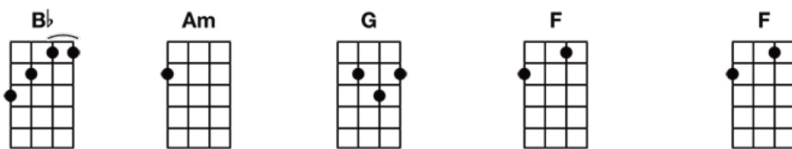

Space Oddity (Major Tom - David Bowie)

Get more Bartt's Charts at Bartt.net

(intro)

Ground Control to Major Tom: Ground Control to Major Tom:

Take your protein pills, and put your helmet on

Ground Control to Major Tom: Commencing countdown, engines on

Check ignition, and may God's love be with you

This is Ground Control to Major Tom: You've really made the grade,

And the papers want to know whose shirts you wear

Now it's time to leave the capsule if you dare

This is Major Tom to Ground Control: I'm stepping through the door

And I'm floating in a most peculiar way. And the stars look very different today

For here, am I sitting in a tin can, far above the world