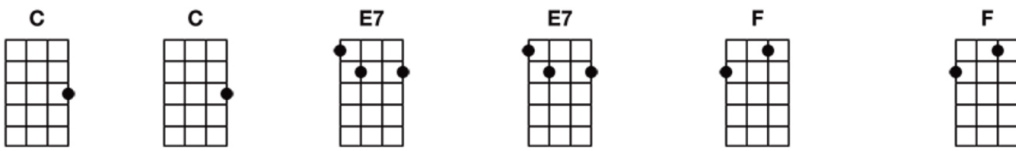

Space Oddity (Major Tom - David Bowie)

Get more Bartt's Charts at Bartt.net

(intro)

Ground Control to Major Tom: Ground Control to Major Tom:

Take your protein pills, and put your helmet on

Ground Control to Major Tom: Commencing countdown, engines on

Check ignition, and may God's love be with you

This is Ground Control to Major Tom: You've really made the grade,

And the papers want to know whose shirts you wear

Now it's time to leave the capsule if you dare

This is Major Tom to Ground Control: I'm stepping through the door

And I'm floating in a most peculiar way. And the stars look very different today

For here, am I sitting in a tin can, far above the world