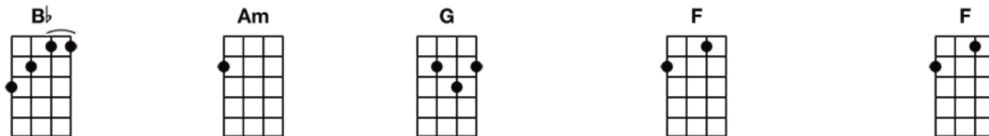

This is Major Tom to Ground Control: I'm stepping through the door

And I'm floating in a most peculiar way. And the stars look very different today

For here, am I sitting in a tin can, far above the world

Planet Earth is blue, and there's nothing I can do

(instrumental)

(instrumental)

Though I'm past one hundred thousand miles, I'm feeling very still

And I think my spaceship knows which way to go.

Tell my wife I love her very much she knows

Ground Control to Major Tom: Your circuit's dead, there's something wrong,

Can you hear me, Major Tom? Can you hear me, Major Tom? Can you hear me, Major Tom?

Can you ... Here, am I floating 'round my tin can, far above the moon