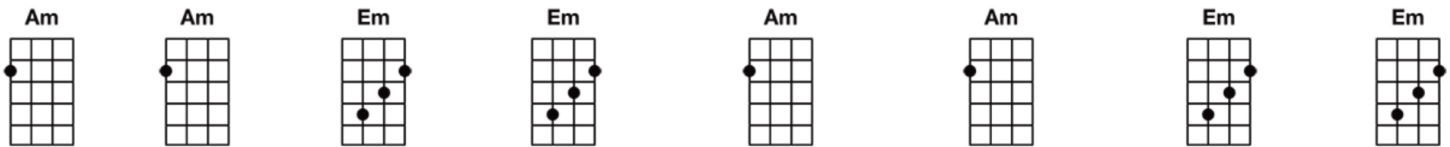

Space Oddity (Major Tom - David Bowie)

Get more Bartt's Charts at Bartt.net

(intro)

Ground Control to Major Tom: Ground Control to Major Tom:

Take your protein pills, and put your helmet on

Ground Control to Major Tom: Commencing countdown, engines on

Check ignition, and may God's love be with you

This is Ground Control to Major Tom: You've really made the grade,

And the papers want to know whose shirts you wear

Now it's time to leave the capsule if you dare

This is Major Tom to Ground Control: I'm stepping through the door

And I'm floating in a most peculiar way. And the stars look very different today

For here, am I sitting in a tin can, far above the world