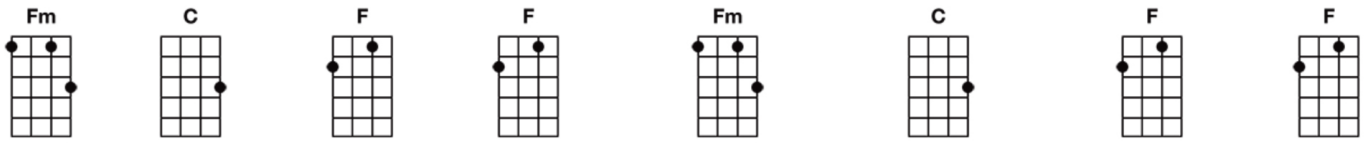

This is Major Tom to Ground Control: I'm stepping through the door

And I'm floating in a most peculiar way. And the stars look very different today

For here, am I sitting in a tin can, far above the world

Planet Earth is blue, and there's nothing I can do

(instrumental)

(instrumental)

Though I'm past one hundred thousand miles, I'm feeling very still

And I think my spaceship knows which way to go.

Tell my wife I love her very much she knows

Ground Control to Major Tom: Your circuit's dead, there's something wrong,

Can you hear me, Major Tom? Can you hear me, Major Tom? Can you hear me, Major Tom?

Can you ... Here, am I floating 'round my tin can, far above the moon