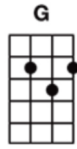

Moonage Daydream (UKULELE)

I'm an alligator, I'm a mama-papa coming for you.

I'm the space invader, I'll be a rock 'n' rollin' **bi sh** for you

Keep your mouth shut, you're squawking like a pink monkey-bird

And I'm busting up my brains for the ...

words

Keep your 'lectric eye on me, Babe. Put your ray gun to my head

Press your space-face close to mine, Love. Freak out in a moonage daydream, oh yeah!

Don't fake it baby, lay the real thing on me

The church of man-love, Is such a holy place to be

Make me baby, make me know you really care. Make me jump into the air

Keep your 'lectric eye on me, Babe. Put your ray gun to my head

Press your space-face close to mine, Love. Freak out in a moonage daydream, oh yeah!