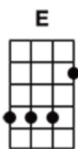

Moonage Daydream (UKULELE)

I'm an alligator, I'm a mama-papa coming for you.

I'm the space invader, I'll be a rock 'n' rollin' **bi sh** for you

Keep your mouth shut, you're squawking like a pink monkey-bird

And I'm busting up my brains for the ...

words

Keep your 'lectric eye on me, Babe. Put your ray gun to my head

Press your space-face close to mine, Love. Freak out in a moonage daydream, oh yeah!

Don't fake it baby, lay the real thing on me

The church of man-love, Is such a holy place to be

Make me baby, make me know you really care. Make me jump into the air

Keep your 'lectric eye on me, Babe. Put your ray gun to my head

Press your space-face close to mine, Love. Freak out in a moonage daydream, oh yeah!