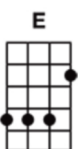

Moonage Daydream (UKULELE)

I'm an alligator, I'm a mama-papa coming for you.

I'm the space invader, I'll be a rock 'n' rollin' **bi sh** for you

Keep your mouth shut, you're squawking like a pink monkey-bird

And I'm busting up my brains for the ...

words

Keep your 'lectric eye on me, Babe. Put your ray gun to my head

Press your space-face close to mine, Love. Freak out in a moonage daydream, oh yeah!

Don't fake it baby, lay the real thing on me

The church of man-love, Is such a holy place to be

Make me baby, make me know you really care. Make me jump into the air

Keep your 'lectric eye on me, Babe. Put your ray gun to my head

Press your space-face close to mine, Love. Freak out in a moonage daydream, oh yeah!