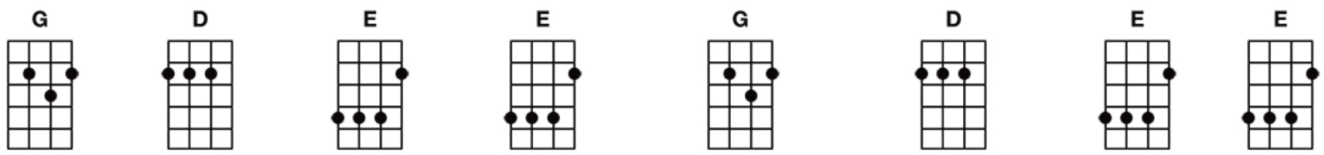

Moonage Daydream (UKULELE)

I'm an alligator, I'm a mama-papa coming for you.

I'm the space invader, I'll be a rock 'n' rollin' **bi sh** for you

Keep your mouth shut, you're squawking like a pink monkey-bird

And I'm busting up my brains for the ...

words

Keep your 'lectric eye on me, Babe. Put your ray gun to my head

Press your space-face close to mine, Love. Freak out in a moonage daydream, oh yeah!

Don't fake it baby, lay the real thing on me

The church of man-love, Is such a holy place to be

Make me baby, make me know you really care. Make me jump into the air

Keep your 'lectric eye on me, Babe. Put your ray gun to my head

Press your space-face close to mine, Love. Freak out in a moonage daydream, oh yeah!

(instrumental)

(instrumental)

Keep your 'lectric eye on me, Babe. Put your ray gun to my head

Press your space-face close to mine, Love. Freak out in a moonage daydream, oh yeah!

Keep your 'lectric eye on me, Babe. Put your ray gun to my head