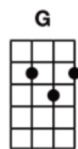

Moonage Daydream (UKULELE)

I'm an alligator, I'm a mama-papa coming for you.

I'm the space invader, I'll be a rock 'n' rollin' **bi sh** for you

Keep your mouth shut, you're squawking like a pink monkey-bird

And I'm busting up my brains for the ...

words

Keep your 'lectric eye on me, Babe. Put your ray gun to my head

Press your space-face close to mine, Love. Freak out in a moonage daydream, oh yeah!

Don't fake it baby, lay the real thing on me

The church of man-love, Is such a holy place to be

Make me baby, make me know you really care. Make me jump into the air

Keep your 'lectric eye on me, Babe. Put your ray gun to my head

Press your space-face close to mine, Love. Freak out in a moonage daydream, oh yeah!