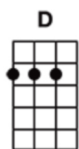

Moonage Daydream (UKULELE)

I'm an alligator, I'm a mama-papa coming for you.

I'm the space invader, I'll be a rock 'n' rollin' **bi sh** for you

Keep your mouth shut, you're squawking like a pink monkey-bird

And I'm busting up my brains for the ...

words

Keep your 'lectric eye on me, Babe. Put your ray gun to my head

Press your space-face close to mine, Love. Freak out in a moonage daydream, oh yeah!

Don't fake it baby, lay the real thing on me

The church of man-love, Is such a holy place to be

Make me baby, make me know you really care. Make me jump into the air

Keep your 'lectric eye on me, Babe. Put your ray gun to my head

Press your space-face close to mine, Love. Freak out in a moonage daydream, oh yeah!