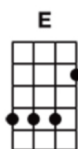

Moonage Daydream (UKULELE)

I'm an alligator, I'm a mama-papa coming for you.

I'm the space invader, I'll be a rock 'n' rollin' **bi sh** for you

Keep your mouth shut, you're squawking like a pink monkey-bird

And I'm busting up my brains for the ...

words

Keep your 'lectric eye on me, Babe. Put your ray gun to my head

Press your space-face close to mine, Love. Freak out in a moonage daydream, oh yeah!

Don't fake it baby, lay the real thing on me

The church of man-love, Is such a holy place to be

Make me baby, make me know you really care. Make me jump into the air

Keep your 'lectric eye on me, Babe. Put your ray gun to my head

Press your space-face close to mine, Love. Freak out in a moonage daydream, oh yeah!