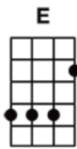

Moonage Daydream (UKULELE)

I'm an alligator, I'm a mama-papa coming for you.

I'm the space invader, I'll be a rock 'n' rollin' **bi sh** for you

Keep your mouth shut, you're squawking like a pink monkey-bird

And I'm busting up my brains for the ...

words

Keep your 'lectric eye on me, Babe. Put your ray gun to my head

Press your space-face close to mine, Love. Freak out in a moonage daydream, oh yeah!

Don't fake it baby, lay the real thing on me

The church of man-love, Is such a holy place to be

Make me baby, make me know you really care. Make me jump into the air

Keep your 'lectric eye on me, Babe. Put your ray gun to my head

Press your space-face close to mine, Love. Freak out in a moonage daydream, oh yeah!