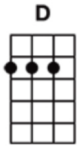

Moonage Daydream (UKULELE)

I'm an alligator, I'm a mama-papa coming for you.

I'm the space invader, I'll be a rock 'n' rollin' **bi sh** for you

Keep your mouth shut, you're squawking like a pink monkey-bird

And I'm busting up my brains for the ...

words

Keep your 'lectric eye on me, Babe. Put your ray gun to my head

Press your space-face close to mine, Love. Freak out in a moonage daydream, oh yeah!

Don't fake it baby, lay the real thing on me

The church of man-love, Is such a holy place to be

Make me baby, make me know you really care. Make me jump into the air

Keep your 'lectric eye on me, Babe. Put your ray gun to my head

Press your space-face close to mine, Love. Freak out in a moonage daydream, oh yeah!