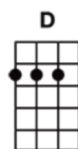

Moonage Daydream (UKULELE)

I'm an alligator, I'm a mama-papa coming for you.

I'm the space invader, I'll be a rock 'n' rollin' **bi sh** for you

Keep your mouth shut, you're squawking like a pink monkey-bird

And I'm busting up my brains for the ...

words

Keep your 'lectric eye on me, Babe. Put your ray gun to my head

Press your space-face close to mine, Love. Freak out in a moonage daydream, oh yeah!

Don't fake it baby, lay the real thing on me

The church of man-love, Is such a holy place to be

Make me baby, make me know you really care. Make me jump into the air

Keep your 'lectric eye on me, Babe. Put your ray gun to my head

Press your space-face close to mine, Love. Freak out in a moonage daydream, oh yeah!