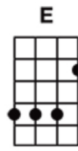

Moonage Daydream (UKULELE)

I'm an alligator, I'm a mama-papa coming for you.

I'm the space invader, I'll be a rock 'n' rollin' **bi sh** for you

Keep your mouth shut, you're squawking like a pink monkey-bird

And I'm busting up my brains for the ...

words

Keep your 'lectric eye on me, Babe. Put your ray gun to my head

Press your space-face close to mine, Love. Freak out in a moonage daydream, oh yeah!

Don't fake it baby, lay the real thing on me

The church of man-love, Is such a holy place to be

Make me baby, make me know you really care. Make me jump into the air

Keep your 'lectric eye on me, Babe. Put your ray gun to my head

Press your space-face close to mine, Love. Freak out in a moonage daydream, oh yeah!