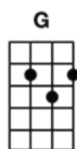

Moonage Daydream (UKULELE)

I'm an alligator, I'm a mama-papa coming for you.

I'm the space invader, I'll be a rock 'n' rollin' **bi sh** for you

Keep your mouth shut, you're squawking like a pink monkey-bird

And I'm busting up my brains for the ...

words

Keep your 'lectric eye on me, Babe. Put your ray gun to my head

Press your space-face close to mine, Love. Freak out in a moonage daydream, oh yeah!

Don't fake it baby, lay the real thing on me

The church of man-love, Is such a holy place to be

Make me baby, make me know you really care. Make me jump into the air

Keep your 'lectric eye on me, Babe. Put your ray gun to my head

Press your space-face close to mine, Love. Freak out in a moonage daydream, oh yeah!