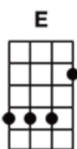

Moonage Daydream (UKULELE)

I'm an alligator, I'm a mama-papa coming for you.

I'm the space invader, I'll be a rock 'n' rollin' **bi sh** for you

Keep your mouth shut, you're squawking like a pink monkey-bird

And I'm busting up my brains for the ...

words

Keep your 'lectric eye on me, Babe. Put your ray gun to my head

Press your space-face close to mine, Love. Freak out in a moonage daydream, oh yeah!

Don't fake it baby, lay the real thing on me

The church of man-love, Is such a holy place to be

Make me baby, make me know you really care. Make me jump into the air

Keep your 'lectric eye on me, Babe. Put your ray gun to my head

Press your space-face close to mine, Love. Freak out in a moonage daydream, oh yeah!