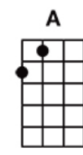

Freak out, far out, in out