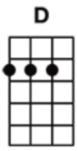

Moonage Daydream (UKULELE)

I'm an alligator, I'm a mama-papa coming for you.

I'm the space invader, I'll be a rock 'n' rollin' **bi sh** for you

Keep your mouth shut, you're squawking like a pink monkey-bird

And I'm busting up my brains for the ...

words

Keep your 'lectric eye on me, Babe. Put your ray gun to my head

Press your space-face close to mine, Love. Freak out in a moonage daydream, oh yeah!

Don't fake it baby, lay the real thing on me

The church of man-love, Is such a holy place to be

Make me baby, make me know you really care. Make me jump into the air

Keep your 'lectric eye on me, Babe. Put your ray gun to my head

Press your space-face close to mine, Love. Freak out in a moonage daydream, oh yeah!