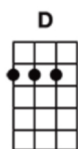

Moonage Daydream (UKULELE)

I'm an alligator, I'm a mama-papa coming for you.

I'm the space invader, I'll be a rock 'n' rollin' **bi sh** for you

Keep your mouth shut, you're squawking like a pink monkey-bird

And I'm busting up my brains for the ...

words

Keep your 'lectric eye on me, Babe. Put your ray gun to my head

Press your space-face close to mine, Love. Freak out in a moonage daydream, oh yeah!

Don't fake it baby, lay the real thing on me

The church of man-love, Is such a holy place to be

Make me baby, make me know you really care. Make me jump into the air

Keep your 'lectric eye on me, Babe. Put your ray gun to my head

Press your space-face close to mine, Love. Freak out in a moonage daydream, oh yeah!