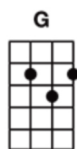

Moonage Daydream (UKULELE)

I'm an alligator, I'm a mama-papa coming for you.

I'm the space invader, I'll be a rock 'n' rollin' **bi sh** for you

Keep your mouth shut, you're squawking like a pink monkey-bird

And I'm busting up my brains for the ...

words

Keep your 'lectric eye on me, Babe. Put your ray gun to my head

Press your space-face close to mine, Love. Freak out in a moonage daydream, oh yeah!

Don't fake it baby, lay the real thing on me

The church of man-love, Is such a holy place to be

Make me baby, make me know you really care. Make me jump into the air

Keep your 'lectric eye on me, Babe. Put your ray gun to my head

Press your space-face close to mine, Love. Freak out in a moonage daydream, oh yeah!