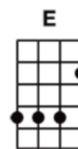

Moonage Daydream (UKULELE)

I'm an alligator, I'm a mama-papa coming for you.

I'm the space invader, I'll be a rock 'n' rollin' **bi sh** for you

Keep your mouth shut, you're squawking like a pink monkey-bird

And I'm busting up my brains for the ...

words

Keep your 'lectric eye on me, Babe. Put your ray gun to my head

Press your space-face close to mine, Love. Freak out in a moonage daydream, oh yeah!

Don't fake it baby, lay the real thing on me

The church of man-love, Is such a holy place to be

Make me baby, make me know you really care. Make me jump into the air

Keep your 'lectric eye on me, Babe. Put your ray gun to my head

Press your space-face close to mine, Love. Freak out in a moonage daydream, oh yeah!