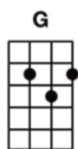

Moonage Daydream (UKULELE)

I'm an alligator, I'm a mama-papa coming for you.

I'm the space invader, I'll be a rock 'n' rollin' **bi sh** for you

Keep your mouth shut, you're squawking like a pink monkey-bird

And I'm busting up my brains for the ...

words

Keep your 'lectric eye on me, Babe. Put your ray gun to my head

Press your space-face close to mine, Love. Freak out in a moonage daydream, oh yeah!

Don't fake it baby, lay the real thing on me

The church of man-love, Is such a holy place to be

Make me baby, make me know you really care. Make me jump into the air

Keep your 'lectric eye on me, Babe. Put your ray gun to my head

Press your space-face close to mine, Love. Freak out in a moonage daydream, oh yeah!