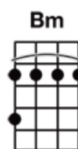

Moonage Daydream (UKULELE)

I'm an alligator, I'm a mama-papa coming for you.

I'm the space invader, I'll be a rock 'n' rollin' **bi sh** for you

Keep your mouth shut, you're squawking like a pink monkey-bird

And I'm busting up my brains for the ...

words

Keep your 'lectric eye on me, Babe. Put your ray gun to my head

Press your space-face close to mine, Love. Freak out in a moonage daydream, oh yeah!

Don't fake it baby, lay the real thing on me

The church of man-love, Is such a holy place to be

Make me baby, make me know you really care. Make me jump into the air

Keep your 'lectric eye on me, Babe. Put your ray gun to my head

Press your space-face close to mine, Love. Freak out in a moonage daydream, oh yeah!