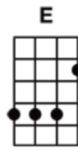

Moonage Daydream (UKULELE)

I'm an alligator, I'm a mama-papa coming for you.

I'm the space invader, I'll be a rock 'n' rollin' **bi sh** for you

Keep your mouth shut, you're squawking like a pink monkey-bird

And I'm busting up my brains for the ...

words

Keep your 'lectric eye on me, Babe. Put your ray gun to my head

Press your space-face close to mine, Love. Freak out in a moonage daydream, oh yeah!

Don't fake it baby, lay the real thing on me

The church of man-love, Is such a holy place to be

Make me baby, make me know you really care. Make me jump into the air

Keep your 'lectric eye on me, Babe. Put your ray gun to my head

Press your space-face close to mine, Love. Freak out in a moonage daydream, oh yeah!