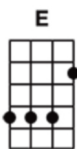

Moonage Daydream (UKULELE)

I'm an alligator, I'm a mama-papa coming for you.

I'm the space invader, I'll be a rock 'n' rollin' **bi sh** for you

Keep your mouth shut, you're squawking like a pink monkey-bird

And I'm busting up my brains for the ...

words

Keep your 'lectric eye on me, Babe. Put your ray gun to my head

Press your space-face close to mine, Love. Freak out in a moonage daydream, oh yeah!

Don't fake it baby, lay the real thing on me

The church of man-love, Is such a holy place to be

Make me baby, make me know you really care. Make me jump into the air

Keep your 'lectric eye on me, Babe. Put your ray gun to my head

Press your space-face close to mine, Love. Freak out in a moonage daydream, oh yeah!