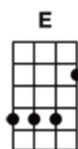

Moonage Daydream (UKULELE)

I'm an alligator, I'm a mama-papa coming for you.

I'm the space invader, I'll be a rock 'n' rollin' **bi sh** for you

Keep your mouth shut, you're squawking like a pink monkey-bird

And I'm busting up my brains for the ...

words

Keep your 'lectric eye on me, Babe. Put your ray gun to my head

Press your space-face close to mine, Love. Freak out in a moonage daydream, oh yeah!

Don't fake it baby, lay the real thing on me

The church of man-love, Is such a holy place to be

Make me baby, make me know you really care. Make me jump into the air

Keep your 'lectric eye on me, Babe. Put your ray gun to my head

Press your space-face close to mine, Love. Freak out in a moonage daydream, oh yeah!