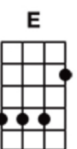

Moonage Daydream (UKULELE)

I'm an alligator, I'm a mama-papa coming for you.

I'm the space invader, I'll be a rock 'n' rollin' **bi sh** for you

Keep your mouth shut, you're squawking like a pink monkey-bird

And I'm busting up my brains for the ...

words

Keep your 'lectric eye on me, Babe. Put your ray gun to my head

Press your space-face close to mine, Love. Freak out in a moonage daydream, oh yeah!

Don't fake it baby, lay the real thing on me

The church of man-love, Is such a holy place to be

Make me baby, make me know you really care. Make me jump into the air

Keep your 'lectric eye on me, Babe. Put your ray gun to my head

Press your space-face close to mine, Love. Freak out in a moonage daydream, oh yeah!