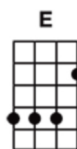

Moonage Daydream (UKULELE)

I'm an alligator, I'm a mama-papa coming for you.

I'm the space invader, I'll be a rock 'n' rollin' **bi sh** for you

Keep your mouth shut, you're squawking like a pink monkey-bird

And I'm busting up my brains for the ...

words

Keep your 'lectric eye on me, Babe. Put your ray gun to my head

Press your space-face close to mine, Love. Freak out in a moonage daydream, oh yeah!

Don't fake it baby, lay the real thing on me

The church of man-love, Is such a holy place to be

Make me baby, make me know you really care. Make me jump into the air

Keep your 'lectric eye on me, Babe. Put your ray gun to my head

Press your space-face close to mine, Love. Freak out in a moonage daydream, oh yeah!