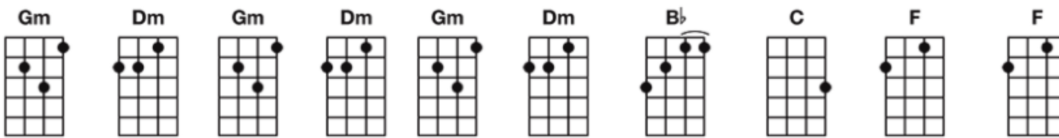

And I Love Her -----> Get more BARTT'S CHARTS at Bartt.net

For picking: Use your right thumb, forefinger and middle finger.

Composer: Paulie

Copyright: Lennon/McCartney

INTRO: Repeat this pattern twice

I give her all my love, that's all I do; and if you saw my love, you'd love her too; I love her

She gives me everything, and tenderly; the kiss my lover brings, she brings to me; and I love her

A love like ours, could never die, as long as I, have you near me

Bright are the stars that shine, dark is the sky; I know this love of mine, will never die; and I love her

Instrumental section modulates to the key of A-flat minor. The solo plays the melody. Stay in this key the rest of the way. After this instrumental section, go back to "Bright are the stars," staying in the new key. Then go to the outro.

OUTRO

PICKING: Play on Fret 5 for the first part. When it changes keys, play on fret 6.

After the solo in A-flat minor, stay in A-flat minor for the rest of the song.