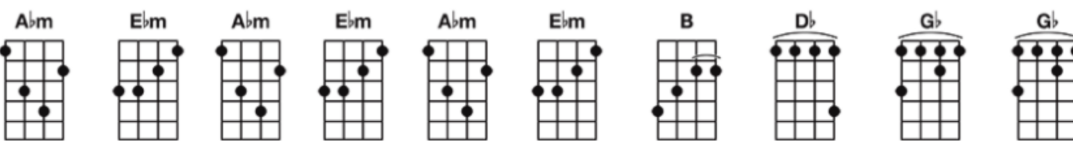

And I Love Her -----> Get more BARTT'S CHARTS at Bartt.net

For picking: Use your right thumb, forefinger and middle finger.

Composer: Paulie

Copyright: Lennon/McCartney

INTRO: Repeat this pattern twice

I give her all my love, that's all I do; and if you saw my love, you'd love her too; I love her

Instrumental section modulates to the key of A-flat minor. The solo plays the melody. Stay in this key the rest of the way. After this instrumental section, go back to "Bright are the stars," staying in the new key. Then go to the outro.

OUTRO

PICKING: Play on Fret 5 for the first part. When it changes keys, play on fret 6.

After the solo in A-flat minor, stay in A-flat minor for the rest of the song.