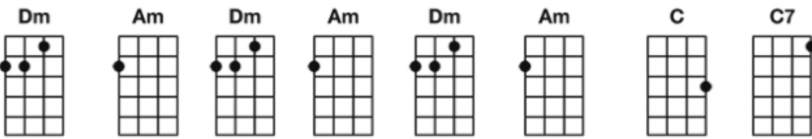

A love like ours, could never die, as long as I, have you near me