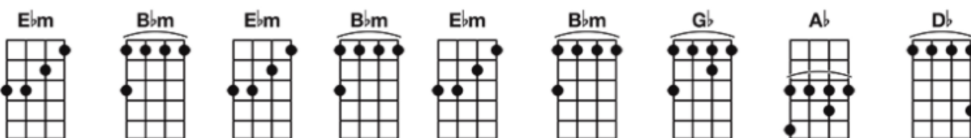

And I Love Her -----> Get more BARTT'S CHARTS at Bartt.net

For picking: Use your right thumb, forefinger and middle finger.

Composer: Paulie

Copyright: Lennon/McCartney

INTRO: Repeat this pattern twice

I give her all my love, that's all I do; and if you saw my love, you'd love her too; I love her

Instrumental section modulates to the key of A-flat minor. The solo plays the melody. Stay in this key the rest of the way. After this instrumental section, go back to "Bright are the stars," staying in the new key. Then go to the outro.

OUTRO

PICKING: Play on Fret 5 for the first part. When it changes keys, play on fret 6.

After the solo in A-flat minor, stay in A-flat minor for the rest of the song.