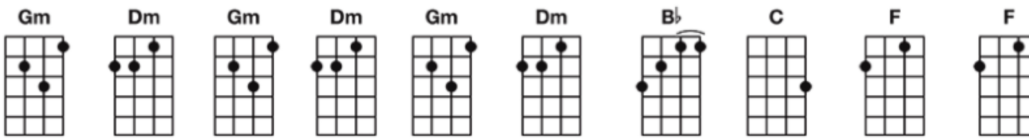

And I Love Her -----> Get more BARTT'S CHARTS at Bartt.net

For picking: Use your right thumb, forefinger and middle finger.

Composer: Paulie

Copyright: Lennon/McCartney

INTRO: Repeat this pattern twice

I give her all my love, that's all I do; and if you saw my love, you'd love her too; I love her

She gives me everything, and tenderly; the kiss my lover brings, she brings to me; and I love her

A love like ours, could never die, as long as I, have you near me

Bright are the stars that shine, dark is the sky; I know this love of mine, will never die; and I love her

Instrumental section modulates to the key of A-flat minor. The solo plays the melody. Stay in this key the rest of the way. After this instrumental section, go back to "Bright are the stars," staying in the new key. Then go to the outro.

OUTRO

PICKING: Play on Fret 5 for the first part. When it changes keys, play on fret 6.

After the solo in A-flat minor, stay in A-flat minor for the rest of the song.