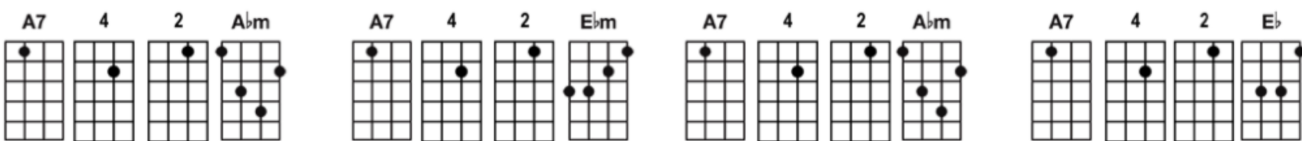

And I Love Her -----> Get more BARTT'S CHARTS at Bartt.net

For picking: Use your right thumb, forefinger and middle finger.

Composer: Paulie

Copyright: Lennon/McCartney

INTRO: Repeat this pattern twice

I give her all my love, that's all I do; and if you saw my love, you'd love her too; I love her

Instrumental section modulates to the key of A-flat minor. The solo plays the melody. Stay in this key the rest of the way. After this instrumental section, go back to "Bright are the stars," staying in the new key. Then go to the outro.

OUTRO

PICKING: Play on Fret 5 for the first part. When it changes keys, play on fret 6.

After the solo in A-flat minor, stay in A-flat minor for the rest of the song.