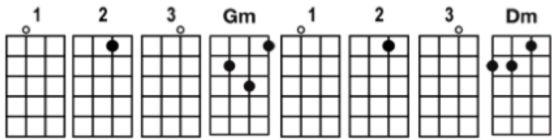

And I Love Her -----> Get more BARTT'S CHARTS at Bartt.net

For picking: Use your right thumb, forefinger and middle finger.

Composer: Paulie

Copyright: Lennon/McCartney

INTRO: Repeat this pattern twice

I give her all my love, that's all I do; and if you saw my love, you'd love her too; I love her

She gives me everything, and tenderly; the kiss my lover brings, she brings to me; and I love her

A love like ours, could never die, as long as I, have you near me

Bright are the stars that shine, dark is the sky; I know this love of mine, will never die; and I love her

Instrumental section modulates to the key of A-flat minor. The solo plays the melody. Stay in this key the rest of the way. After this instrumental section, go back to "Bright are the stars," staying in the new key. Then go to the outro.

OUTRO

PICKING: Play on Fret 5 for the first part. When it changes keys, play on fret 6.

After the solo in A-flat minor, stay in A-flat minor for the rest of the song.