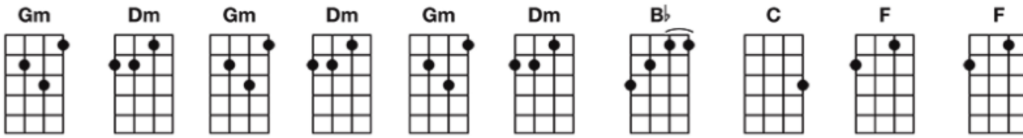

And I Love Her -----> Get more BARTT'S CHARTS at Bartt.net

For picking: Use your right thumb, forefinger and middle finger.

Composer: Paulie

Copyright: Lennon/McCartney

INTRO: Repeat this pattern twice

I give her all my love, that's all I do; and if you saw my love, you'd love her too; I love her

She gives me everything, and tenderly; the kiss my lover brings, she brings to me; and I love her

A love like ours, could never die, as long as I, have you near me

Bright are the stars that shine, dark is the sky; I know this love of mine, will never die; and I love her

Instrumental section modulates to the key of A-flat minor. The solo plays the melody. Stay in this key the rest of the way. After this instrumental section, go back to "Bright are the stars," staying in the new key. Then go to the outro.

OUTRO

PICKING: Play on Fret 5 for the first part. When it changes keys, play on fret 6.

After the solo in A-flat minor, stay in A-flat minor for the rest of the song.