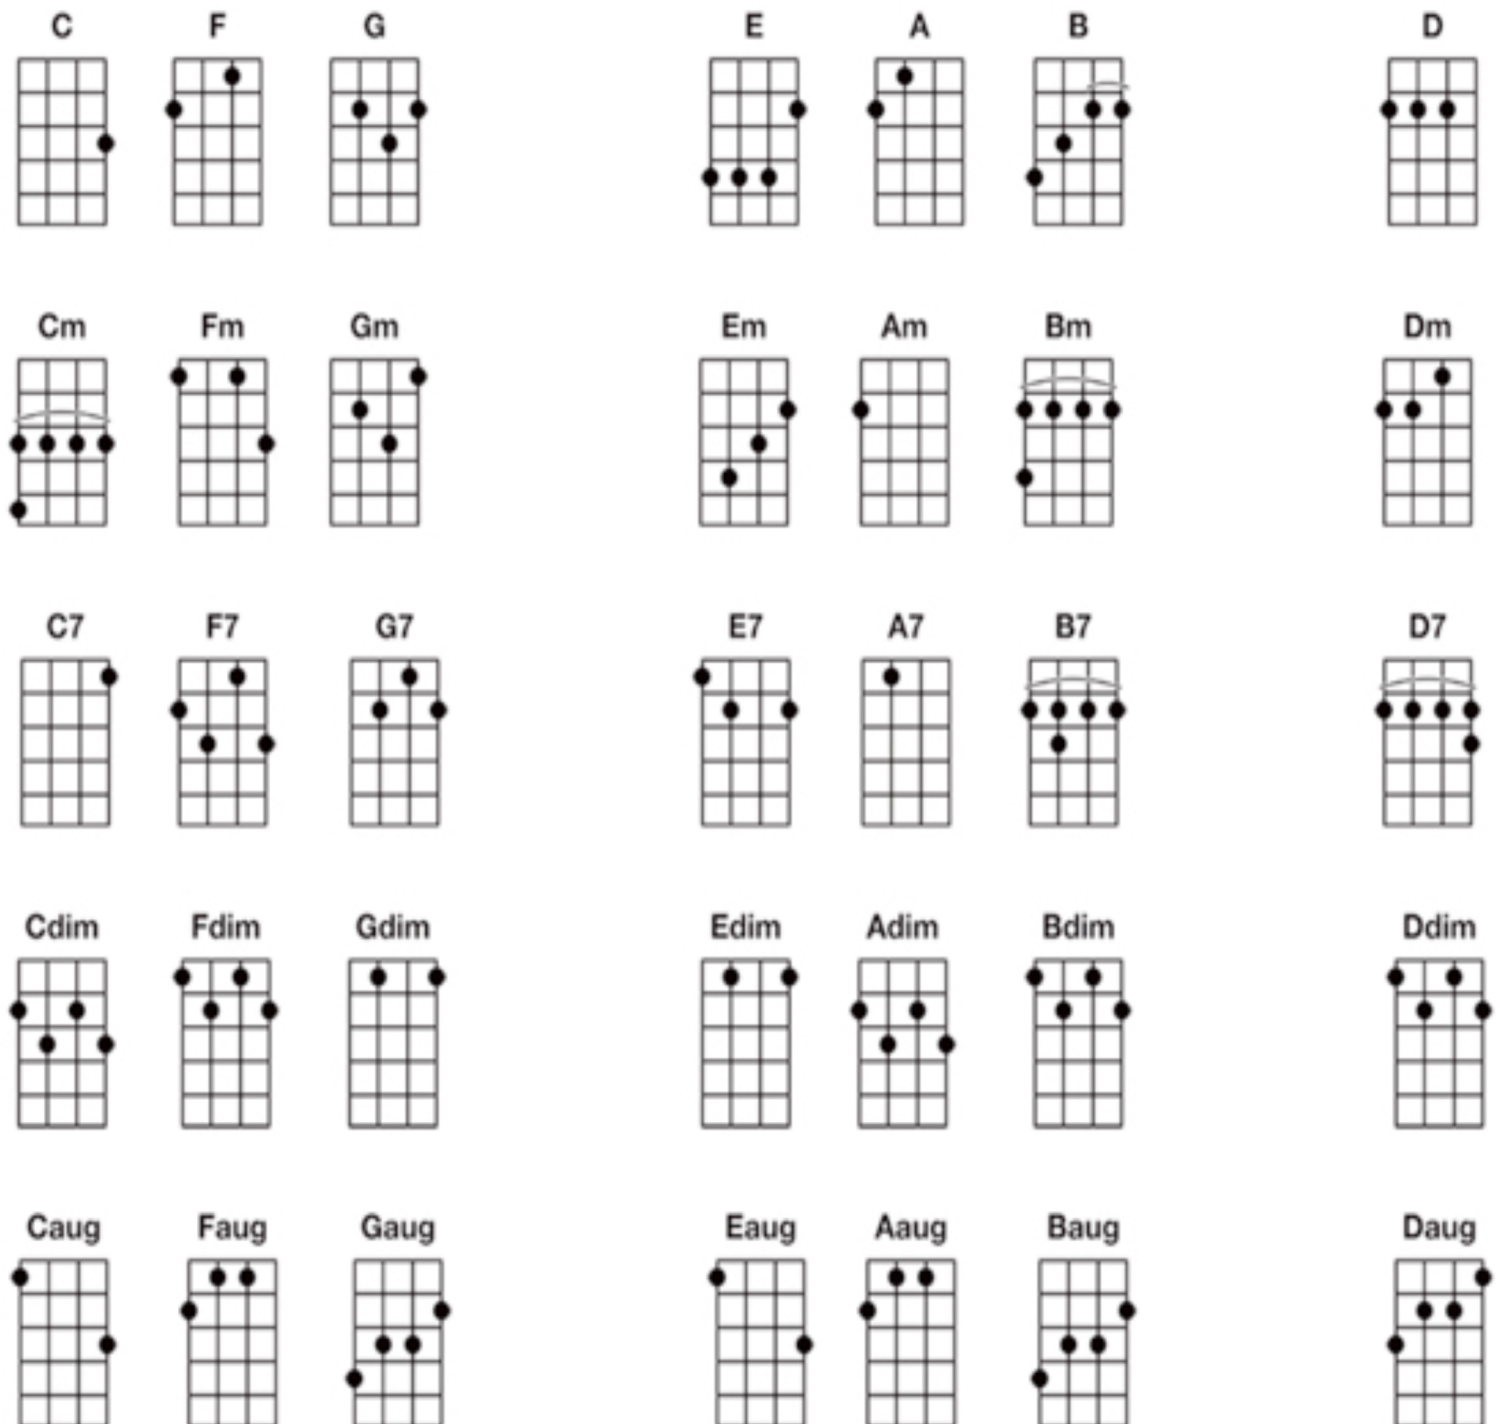

Ukulele Bartt's chord chart: Tune to G-C-E-A. Get more stuff at Bartt.net

Get Bartt's instructional DVDs, e-Books, and lessons: Downloads or traditional discs!

Bartt.net

The official site of Ukulele Bartt Warburton