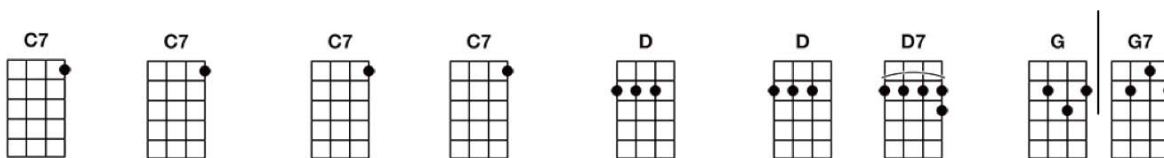

Blues for Dixie -----> Get more of Ukulele Bartt's charts at Bartt.net

Intro:

If you've ever seen, that ole Mississippi, the Queen of the Delta land; Then you'll understand, Why I've got the blues, for Dixie

If you've ever been, to Tennessee when, that old cotton field is white; In pale moonlight, then you've had the blues, for Dixie

If you've seen the glamour, of that Alabama, moon shining in the sky; If you've got a baby, in Birmingham maybe, then you'll know the reason why

Why I'm gonna be blue, 'til I'm on that old choo-choo, headin' down south again; There goes that train, that's leavin' me blue, for Dixie

Outro - play this only at the end!

This song was printed using
 www.gochords.com
 Copyright © 2009-2011. ChaseCreations LLC. All Rights Reserved.