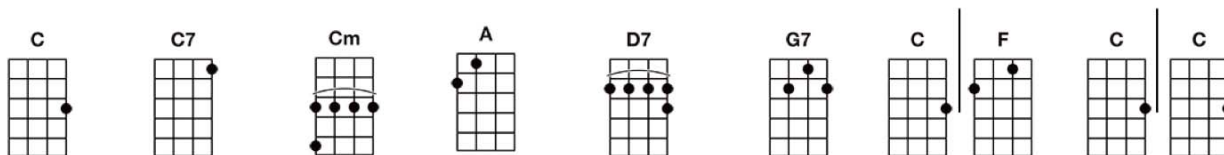

Blues for Dixie -----> Get more of Ukulele Bartt's charts at Bartt.net

Intro:

If you've ever seen, that ole Mississippi, the Queen of the Delta land; Then you'll understand, Why I've got the blues, for Dixie

If you've ever been, to Tennessee when, that old cotton field is white; In pale moonlight, then you've had the blues, for Dixie

If you've seen the glamour, of that Alabama, moon shining in the sky; If you've got a baby, in Birmingham maybe, then you'll know the reason why

Why I'm gonna be blue, 'til I'm on that old choo-choo, headin' down south again; There goes that train, that's leavin' me blue, for Dixie

Outro - play this only at the end!

This song was printed using
 www.gochords.com
 Copyright © 2009-2011. ChaseCreations LLC. All Rights Reserved.