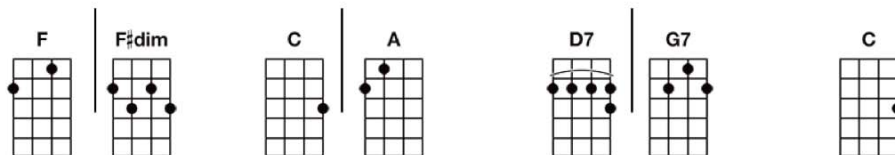

Blues for Dixie -----> Get more of Ukulele Bartt's charts at Bartt.net

Intro:

If you've ever seen, that ole Mississippi, the Queen of the Delta land; Then you'll understand, Why I've got the blues, for Dixie

If you've ever been, to Tennessee when, that old cotton field is white; In pale moonlight, then you've had the blues, for Dixie

If you've seen the glamour, of that Alabama, moon shining in the sky; If you've got a baby, in Birmingham maybe, then you'll know the reason why

Why I'm gonna be blue, 'til I'm on that old choo-choo, headin' down south again; There goes that train, that's leavin' me blue, for Dixie

Outro - play this only at the end!

This song was printed using
 www.gochords.com
 Copyright © 2009-2011. ChaseCreations LLC. All Rights Reserved.