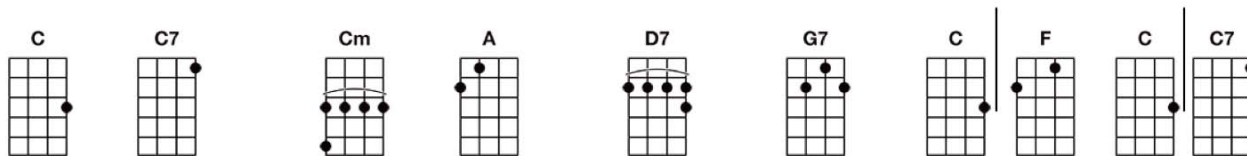

Blues for Dixie -----> Get more of Ukulele Bartt's charts at Bartt.net

Intro:

If you've ever seen, that ole Mississippi, the Queen of the Delta land; Then you'll understand, Why I've got the blues, for Dixie

If you've ever been, to Tennessee when, that old cotton field is white; In pale moonlight, then you've had the blues, for Dixie

If you've seen the glamour, of that Alabama, moon shining in the sky; If you've got a baby, in Birmingham maybe, then you'll know the reason why

Why I'm gonna be blue, 'til I'm on that old choo-choo, headin' down south again; There goes that train, that's leavin' me blue, for Dixie

Outro - play this only at the end!

This song was printed using
 www.gochords.com
 Copyright © 2009-2011. ChaseCreations LLC. All Rights Reserved.