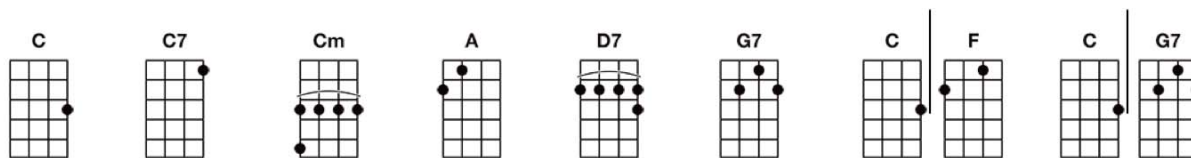

Blues for Dixie -----> Get more of Ukulele Bartt's charts at Bartt.net

Intro:

If you've ever seen, that ole Mississippi, the Queen of the Delta land; Then you'll understand, Why I've got the blues, for Dixie

If you've ever been, to Tennessee when, that old cotton field is white; In pale moonlight, then you've had the blues, for Dixie

If you've seen the glamour, of that Alabama, moon shining in the sky; If you've got a baby, in Birmingham maybe, then you'll know the reason why

Why I'm gonna be blue, 'til I'm on that old choo-choo, headin' down south again; There goes that train, that's leavin' me blue, for Dixie

Outro - play this only at the end!

This song was printed using
 www.gochords.com
 Copyright © 2009-2011. ChaseCreations LLC. All Rights Reserved.