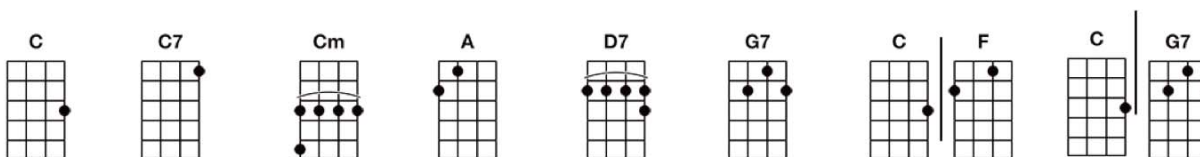

Blues for Dixie -----> Get more of Ukulele Bartt's charts at Bartt.net

Intro:

If you've ever seen, that ole Mississippi, the Queen of the Delta land; Then you'll understand, Why I've got the blues, for Dixie

If you've ever been, to Tennessee when, that old cotton field is white; In pale moonlight, then you've had the blues, for Dixie

If you've seen the glamour, of that Alabama, moon shining in the sky; If you've got a baby, in Birmingham maybe, then you'll know the reason why

Why I'm gonna be blue, 'til I'm on that old choo-choo, headin' down south again; There goes that train, that's leavin' me blue, for Dixie

Outro - play this only at the end!

This song was printed using
 www.gochords.com
 Copyright © 2009-2011. ChaseCreations LLC. All Rights Reserved.